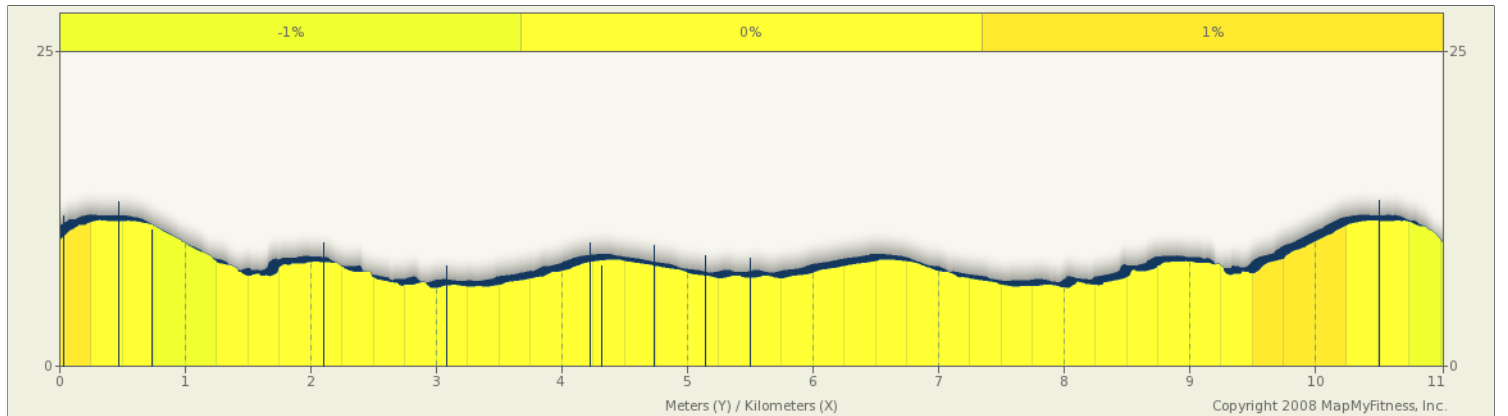

ELEVEN Cape Town - Bike

Starts In Cape Town, South Africa

10.93 kilometers

©2011 MapQuest Portions ©2011 NAVTEQ

Description

Olympic - 4 laps Sprint - 2 laps Super Sprint - 1 la