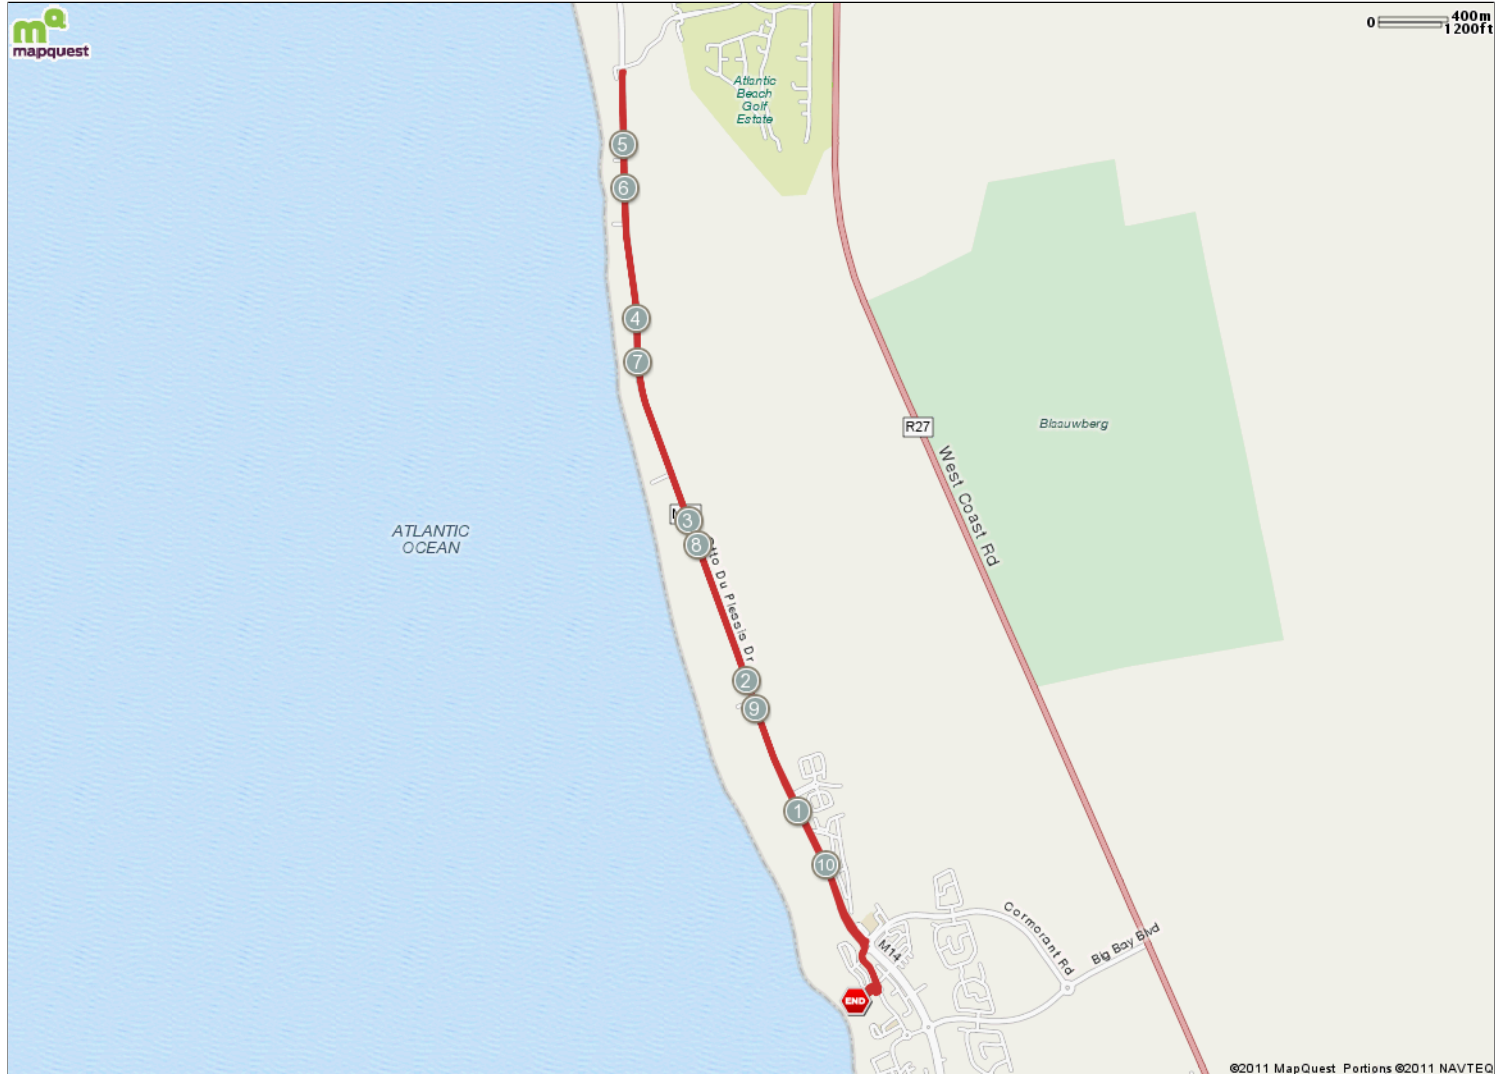

ELEVEN Cape Town - Bike

Starts In Cape Town, South Africa

10.93 kilometers

©2011 MapQuest Portions ©2011 NAVTEQ

Description

Olympic - 4 laps Sprint - 2 laps Super Sprint - 1 la