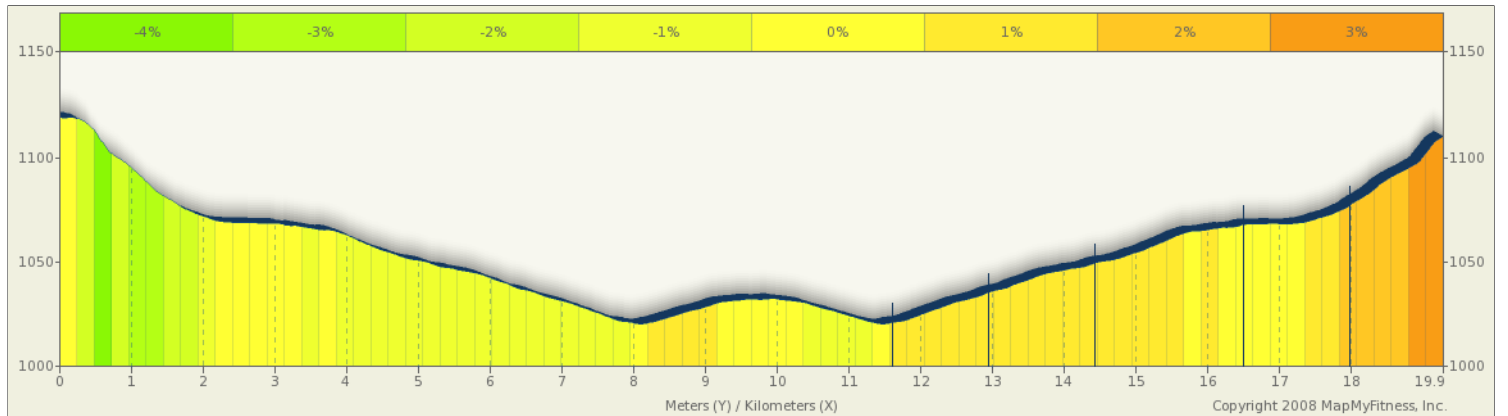

ELEVEN Sun City - Bike

Starts In Sun City,

19.78 kilometers

Description
2 Laps = 40K