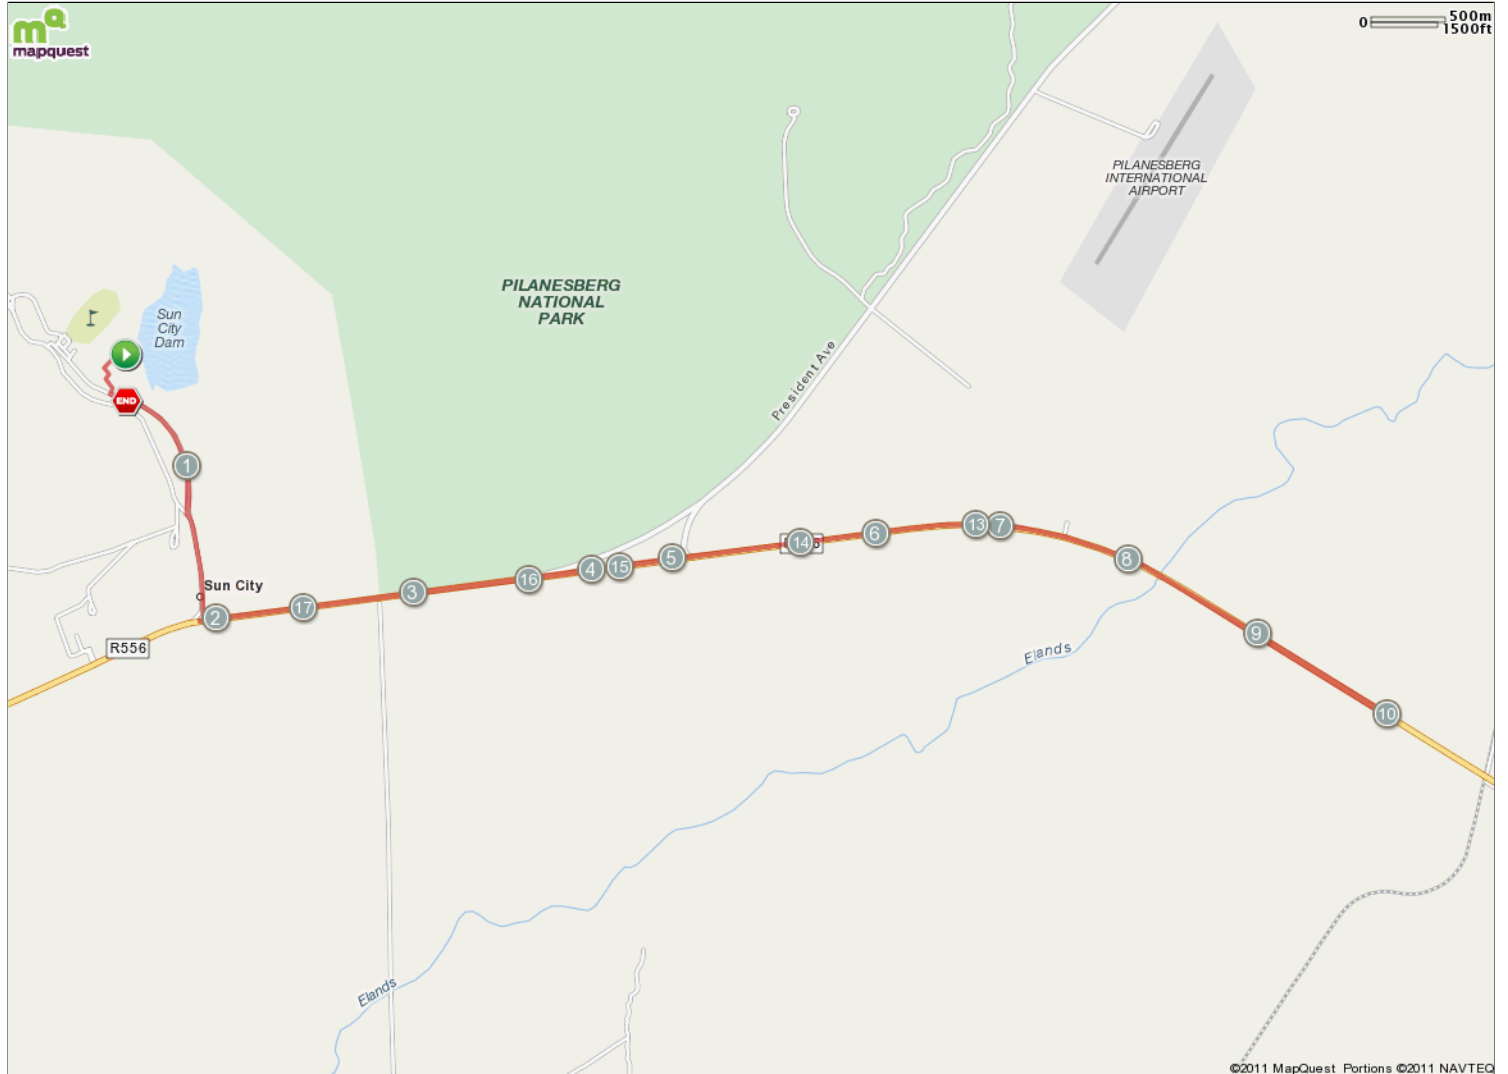

ELEVEN Sun City - Bike

Starts In Sun City,

19.78 kilometers

Description
2 Laps = 40K